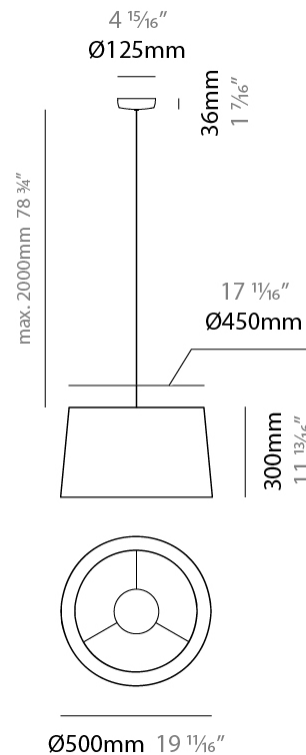

DRUM SUSPENSION

D111060-

base number   Finish Options   Finish Options

1. To build a product code in our configurator select the specify button on the base model # product page
2. To build a manual product code on this datasheet choose from the options listed below in blue font and add the suffix to the base model #

GENERAL

Series: Drum
Brand: Ole
Division: Design
Mounting Type: Suspension
Mounting Location: Ceiling
Subcategory: Up/Down Light

PHYSICAL

Shape: Drum
Diameter (mm): 500
Diameter (in): 19 11/16
Height (mm): 300
Height (in): 11 13/16
Max. Overall Height (mm): 2300
Max. Overall Height (in): 90 9/16
Light Distribution: Direct / Indirect
Weight (kg): 2.8
Weight (lbs): 6.2
Fixture Finish: BEI / BLK / BLU / COG / DGN / GRY / MRN / MOC / MUS / OLV / SIL / STN / TER / WHI
Holder Finish: BLK
Fixture Material: Fabric Cord / Metal
Cable Details: 2000mm Cable
Upon Request: Other fabric cord colors available upon request (see downloadable finish chart)

ELECTRICAL

Number of Lamps: 1
Lamp Type: LED Retrofit
Lamp Shape: A19
Bulb Included: Bulb Not Included
Max. Wattage Per Lamp (W): 15
Lamp Base: E26
Input Voltage (V): 120
Upon Request: 277Vac / GU24

LED

OPTICAL

RATINGS AND CERTIFICATIONS

Certified By: Certified for North American Standards
IP rating: IP20

PROJECT	_____
TYPE	_____
SPECIFIER	_____
QUANTITY	_____
DATE	_____