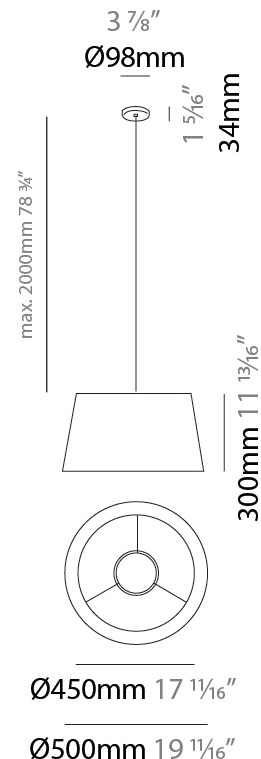

DRUM SUSPENSION

E111196- -

base number   Finish Options   Finish Options

1. To build a product code in our configurator select the specify button on the base model # product page
2. To build a manual product code on this datasheet choose from the options listed below in blue font and add the suffix to the base model #

GENERAL

Series: Drum
Brand: Ole
Division: Exterior
Mounting Type: Suspension
Mounting Location: Ceiling
Subcategory: Ambient

PHYSICAL

Shape: Drum
Diameter (mm): 500
Diameter (in): 19 ¹¹/₁₆"
Height (mm): 300
Height (in): 11 ¹³/₁₆"
Max. Overall Height (mm): 2300
Max. Overall Height (in): 90 ⁹/₁₆"
Light Distribution: Direct / Indirect
Weight (kg): 2.8
Weight (lbs): 6.2
Fixture Finish: BEI / BLK / BLU / COG / DGN / GRY / MRN / MOC / MUS / OLV / SIL / STN / TER / WHI
Holder Finish: BLK
Fixture Material: Fabric Cord / Metal
Cable Details: 2000mm Cable

ELECTRICAL

Number of Lamps: 1
Lamp Type: LED Retrofit
Lamp Shape: A19
Bulb Included: Bulb Not Included
Max. Wattage Per Lamp (W): 15
Lamp Base: E26
Input Voltage (V): 120

LED

OPTICAL

RATINGS AND CERTIFICATIONS

Certified By: Certified for North American Standards
IP rating: IP66

PROJECT
TYPE
SPECIFIER
QUANTITY
DATE